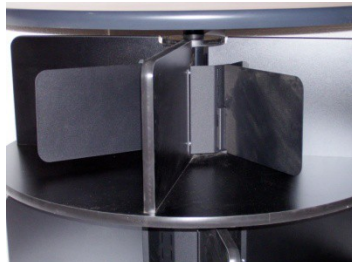

Each shelf is divided into four fixed segments with the option of adding four removable dividers