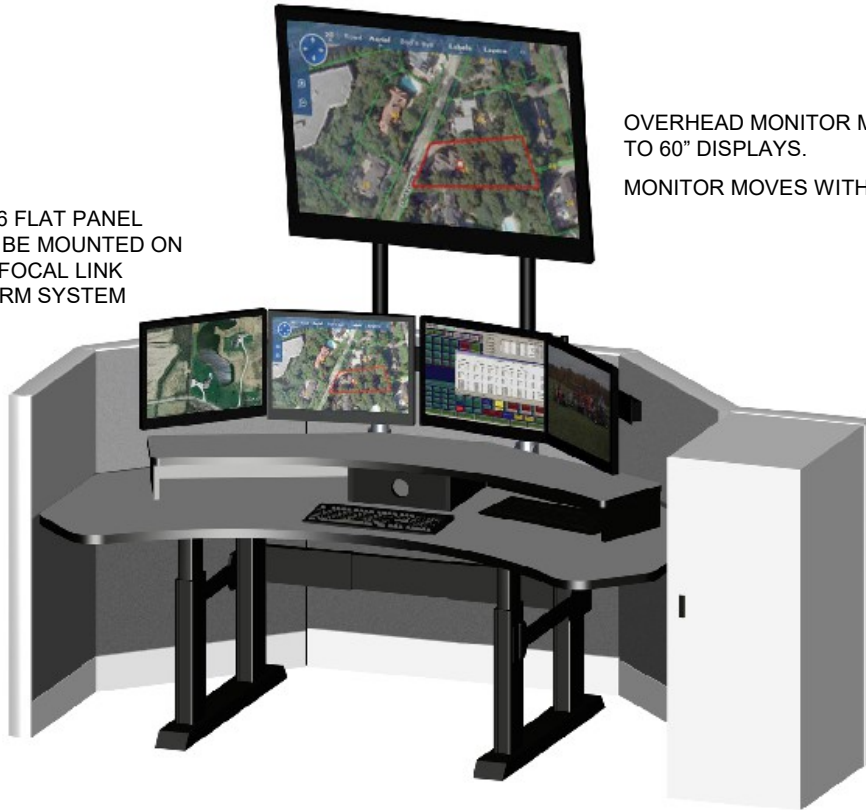

**1400 HANSELMAN RD.
ANGOLA, IN 46703
260-665-7961
sales@dispatchproducts.co**

SMALL B.I.F.M.A.

**SINGLE SURFACE SIT-TO-
STAND WORKSTATION**

Shown WITH LARGE OVERHEAD SCREEN SUPPORT
AND TWO TIER STORAGE SURFACE OPTIONS

UP TO 6 OVER 6 FLAT PANEL
DISPLAYS CAN BE MOUNTED ON
FIXED ARC OR FOCAL LINK
ADJUSTABLE ARM SYSTEM

OVERHEAD MONITOR MOUNTS FOR UP
TO 60" DISPLAYS.
MONITOR MOVES WITH LIFT SURFACE

STORAGE CUBBY
FOR KEYBOARDS
AND OTHER
EQUIPMENT

CPU STORAGE IN UPRIGHT OR
UNDER SURFACE CABINETS

Viewing angle is between eye level and 50 degrees downward for 5th percentile through 95th percentile operators

Elbow height ranges from 22" (5th percentile) to 45.6" (95th percentile)

AVAILABLE CPU STORAGE INCLUDES:
FLOOR MOUNT UNDER ADJACENT
SURFACE
ADJACENT UPRIGHT CABINET
ALL WITH FRONT AND REAR ACCESS

ACCESSORIES INCLUDE:
TASK LIGHTING
PERSONAL ENVIRONMENT SYSTEMS
FOUR CIRCUIT AC POWER SYSTEM
ACOUSTIC WALL PANELS